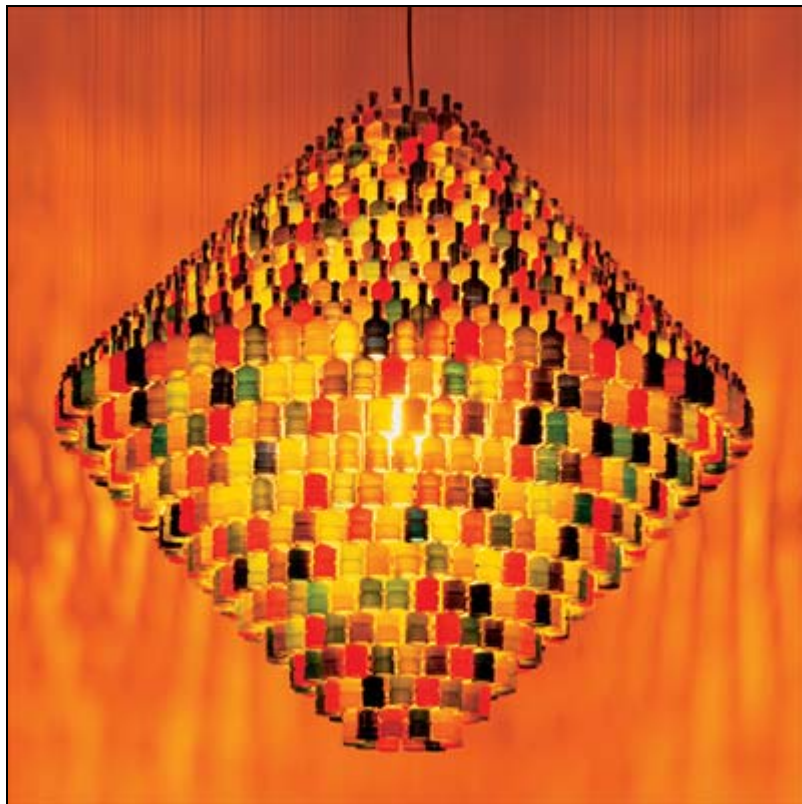

Millennium Chandelier

Artist: Stuart Haygarth

Model: 2004

Dimensions: 160cm H x 80cm Dia.

Finish: Plastic exploded party poppers

Quantity: 1